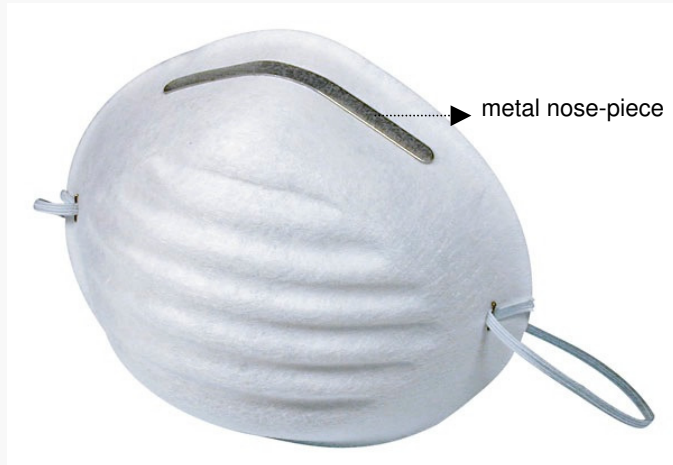

# Dust Mask (DCW-1)

## Features:

Disposable Dust Masks are suitable for household non-toxic dusts, made to be lightweight and comfortable with a metal nose-piece for a better face-seal.

## Specification :

Item No.	:	DCW-1
Weight	:	180gsm & 220gsm
Material	:	Terylene (=PET)
Color	:	White
Packing	:	50 Pcs/Box, 20 Boxes/Carton